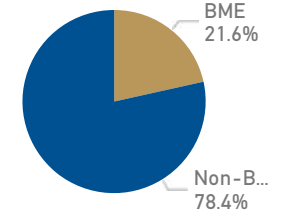

Protected Characteristics