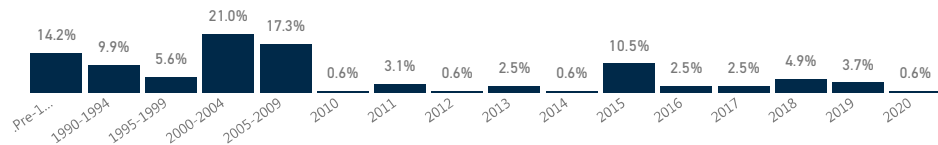

Current Employee Start Year