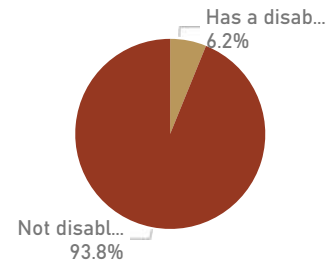

Council Workforce

4 January 2021

Select a Department or Service to filter the information shown

Dept

Chief Executive

Service

West Yorkshire Pension Fund

Council Headcount & True FTE

Protected Characteristics

Current Employee Start Year

Job Types

Age Bands