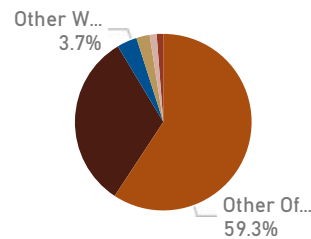

Council Workforce

4 January 2021

Select a Department or Service to filter the information shown

Dept

Chief Executive

Service

West Yorkshire Pension Fund

Job Types