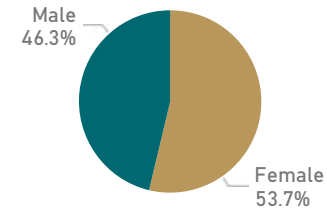

Protected Characteristics