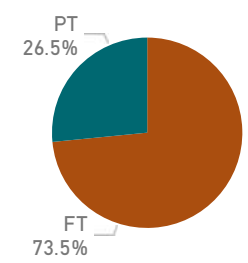

Council Workforce

4 January 2021

Select a Department or Service to filter the information shown

Dept

Chief Executive

Service

West Yorkshire Pension Fund

Council Headcount & True FTE

Protected Characteristics

Current Employee Start Year

Job Types

Age Bands