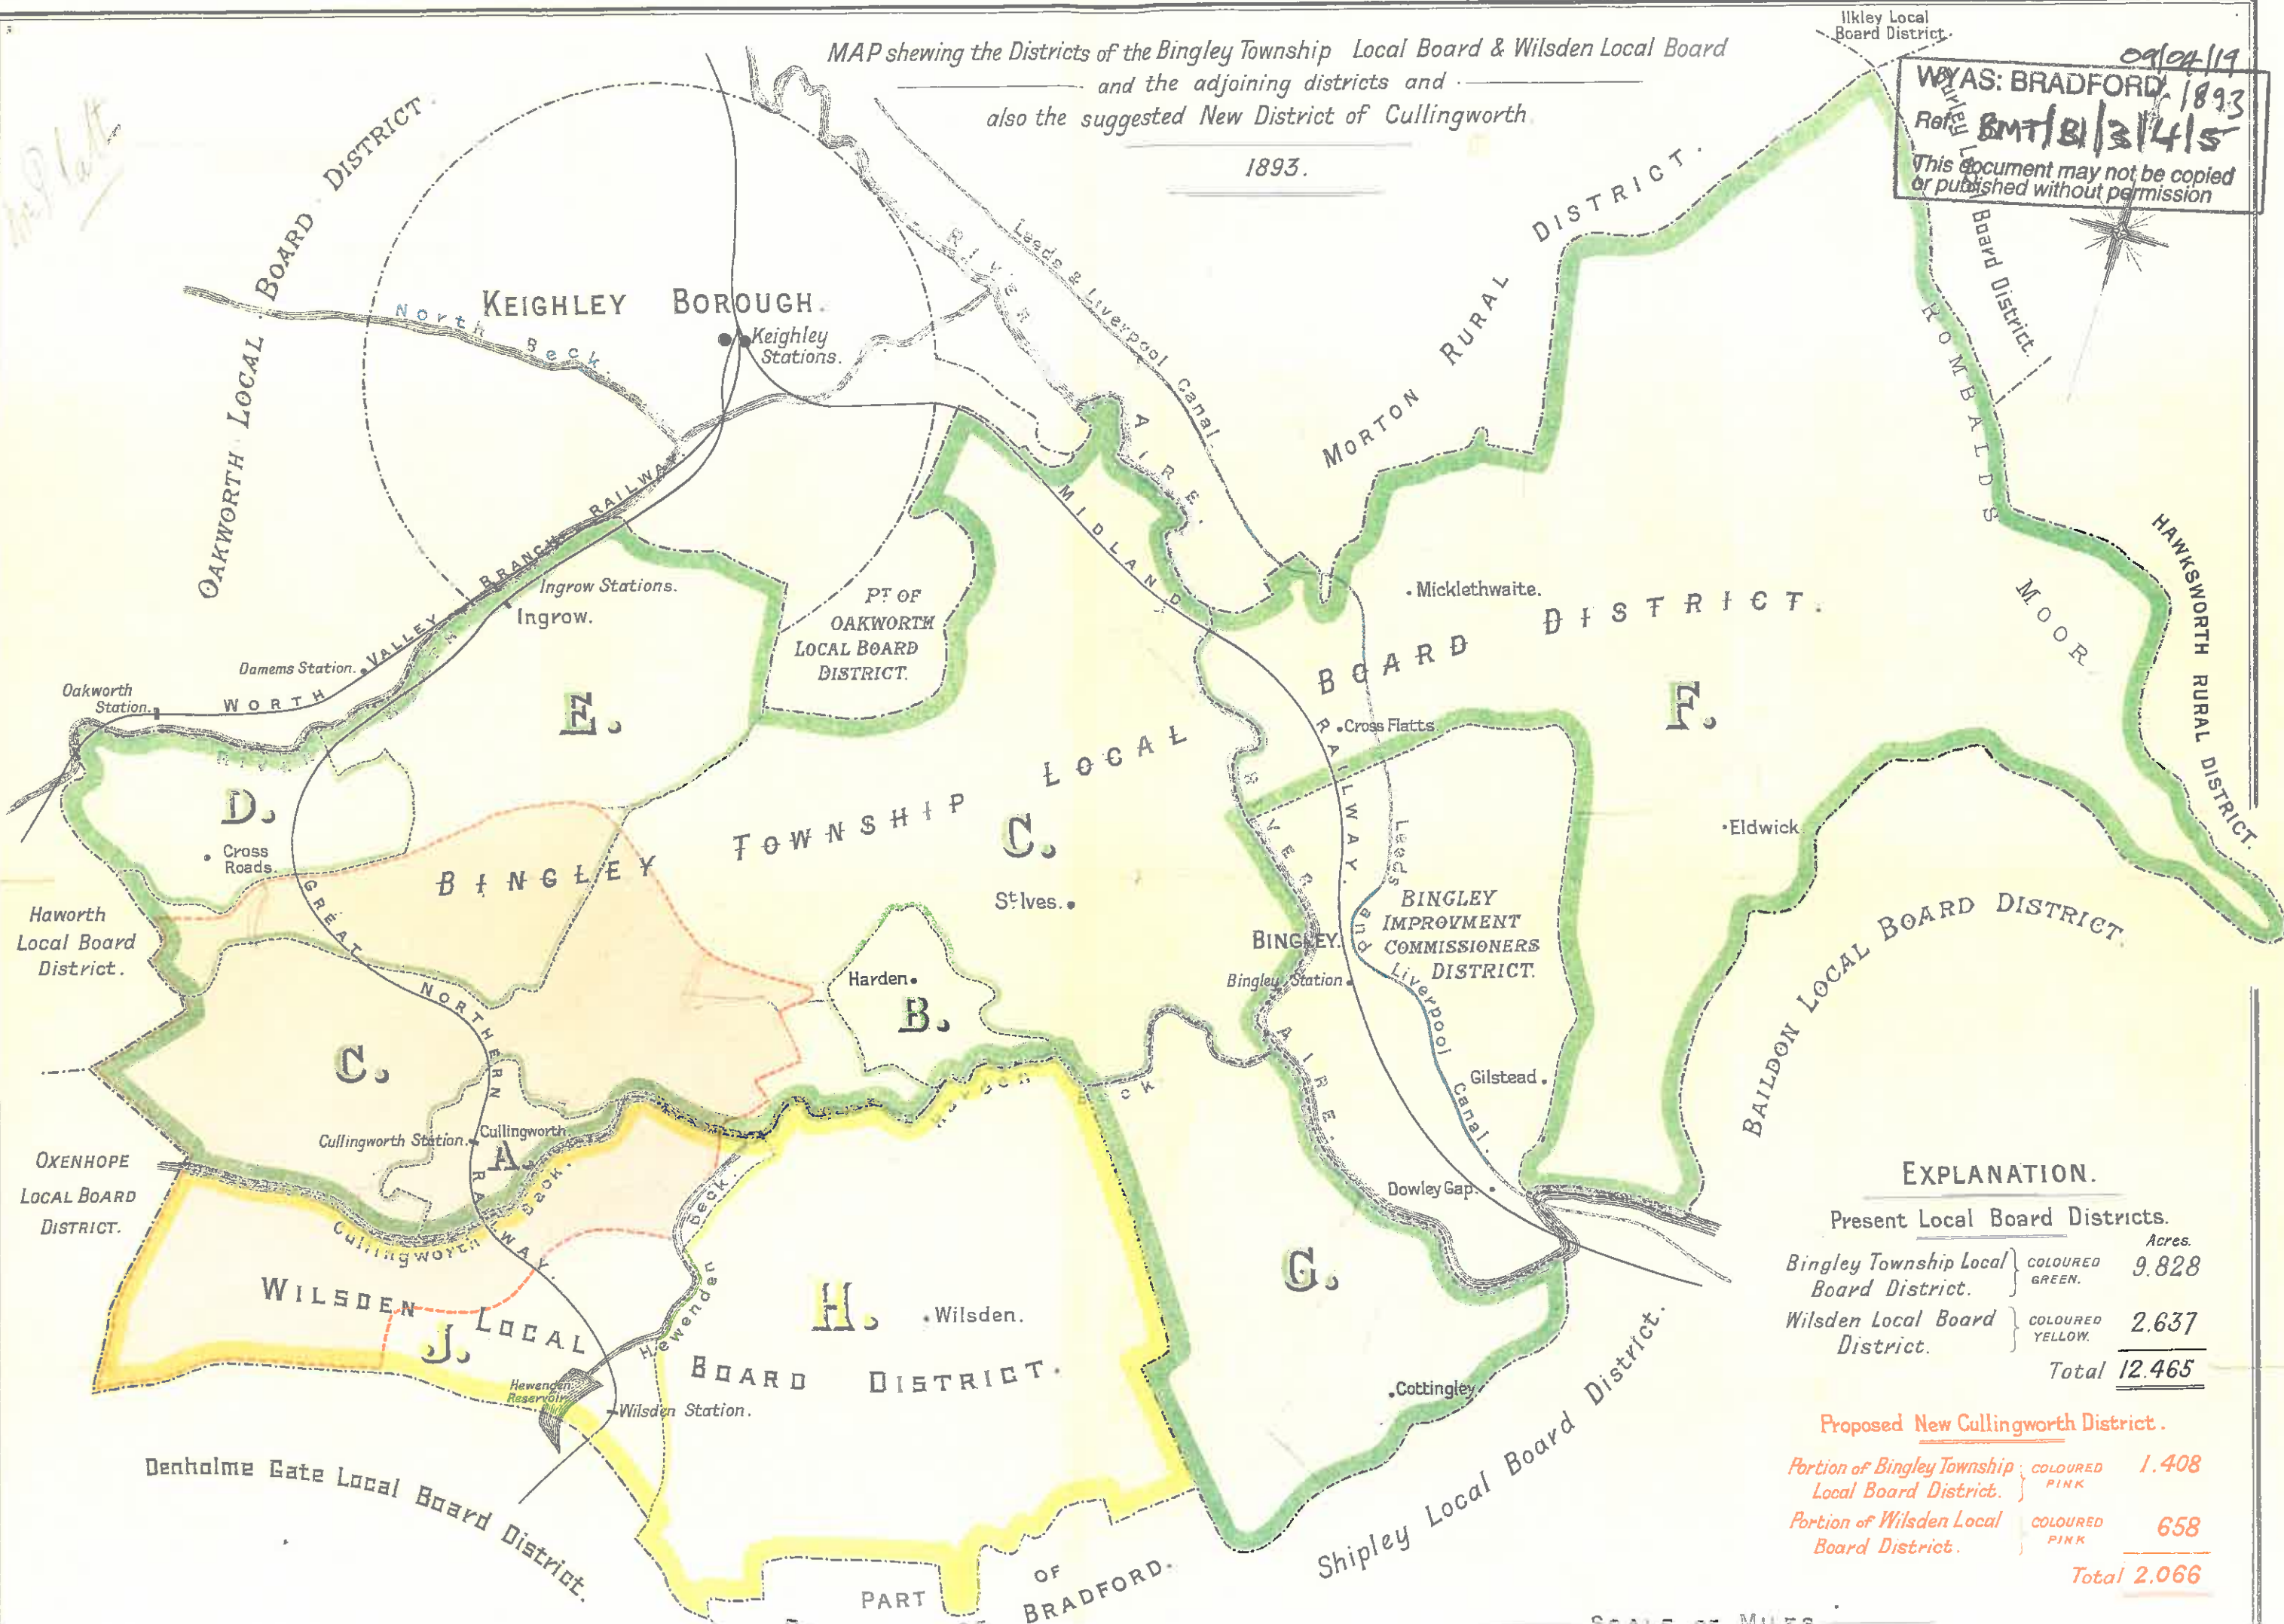

MAP shewing the Districts of the Bingley Township Local Board & Wilsden Local Board
and the adjoining districts and
also the suggested New District of Cullingworth

1893.

09/04/19
WYAS: BRADFORD, 1893
Ref: BMT/BI/3/4/5
This document may not be copied
or published without permission

EXPLANATION.

Present Local Board Districts.		Acres.
Bingley Township Local Board District.	COLOURED GREEN.	9.828
Wilsden Local Board District.	COLOURED YELLOW.	2.637
Total		12.465
Proposed New Cullingworth District.		
Portion of Bingley Township Local Board District.	COLOURED PINK	1.408
Portion of Wilsden Local Board District.	COLOURED PINK	658
Total		2.066

SCALE OF MILES