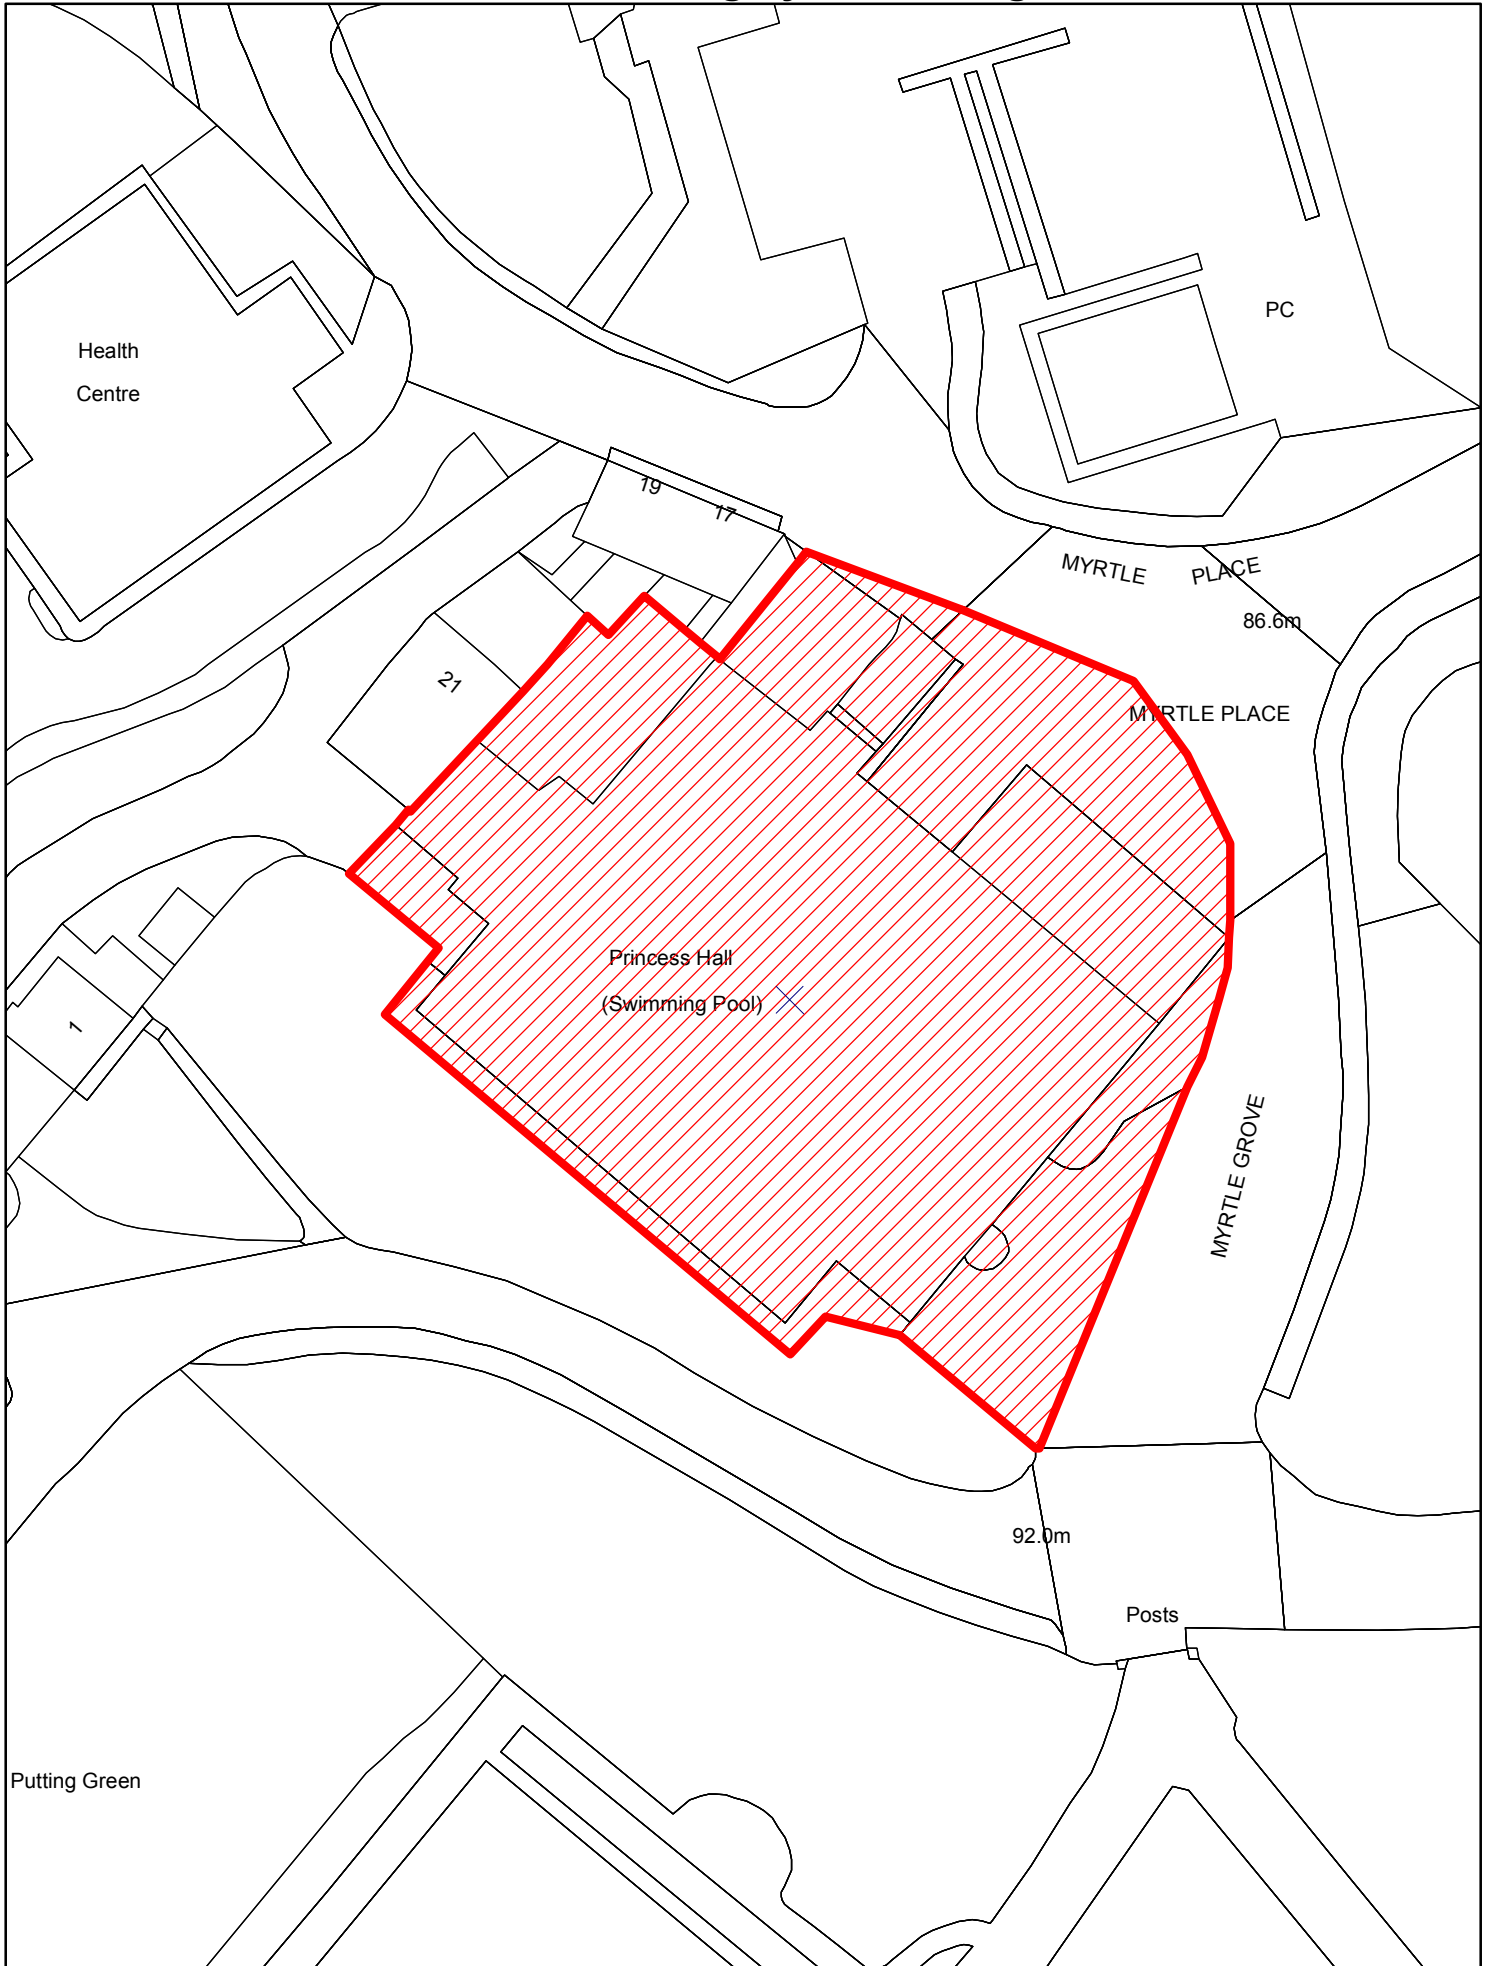

ACV 0055 - Bingley Swimming Pool

Scale at A4

1:500

Date: 30/01/2017

© Crown copyright and database rights 2015 Ordnance Survey 0100019304